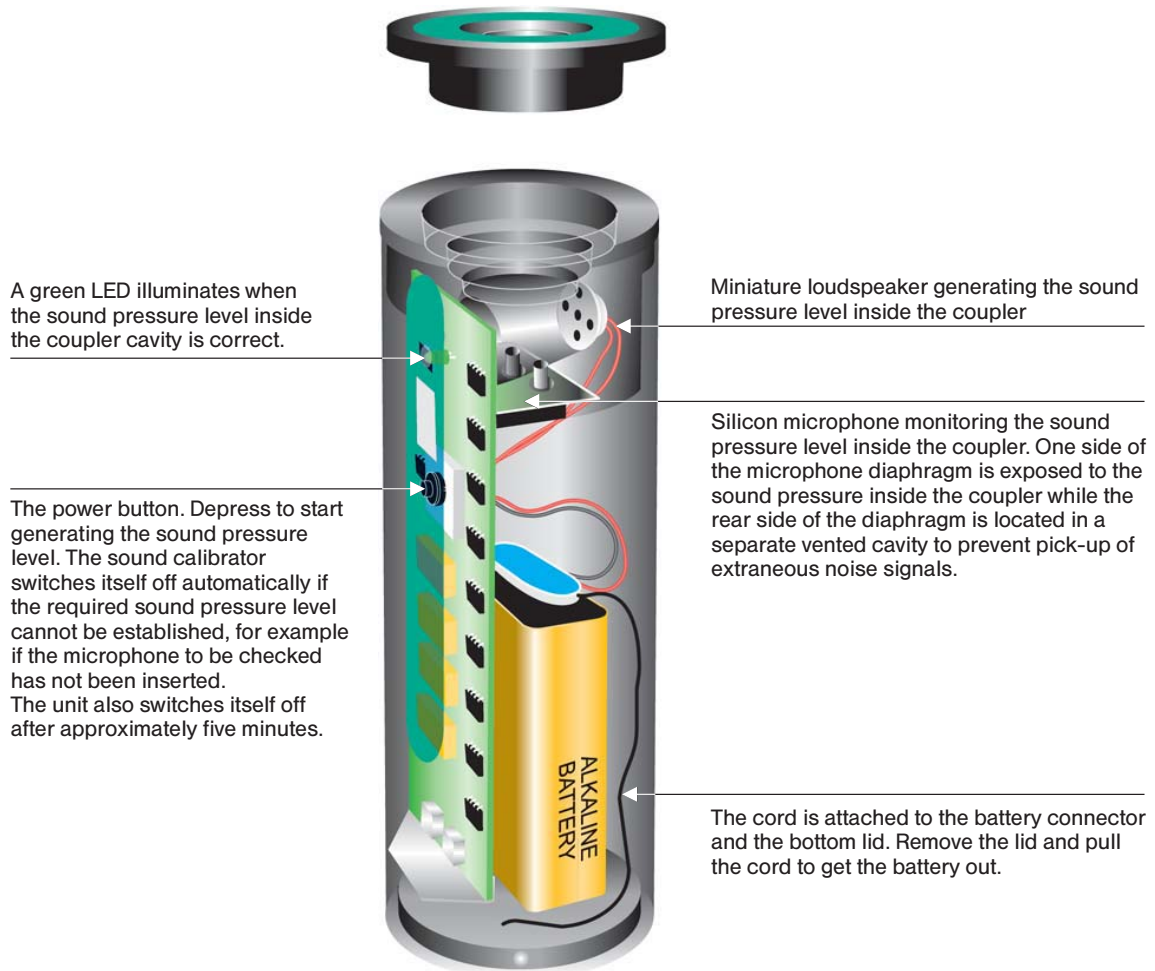

MICROTECH GEFELL

Schalldruck-Kalibrator 4000 Kl. 1 Sound Calibrator 4000 Cl. 1

The sound calibrator operating principle

Specifications Sound Calibrator 4000

CE Certifikate

| | |
|---|--|
| IEC 60942 Classification | Class 1 |
| Complies with ANSI S 1.40 | yes |
| Sound pressure level (re: 20 μPa) | 114.0 ± 0.2 dB |
| Frequency | 1000 Hz ± 0.2 % |
| Distortion | < 1 % |
| Sesitivity to change in the load volume | + 0.0003 dB/mm ³ |
| Typical change in SPL per year | < 0.02 dB |
| Time for level to stabilise | < 2 sec. |
| Microphone cartridge size | 1", 1/2", 1/4" |
| Controls | Power-on push button with green LED indication. Automatic shut-off when the microphone is removed (except for 1/4") |
| Temperatur range | -10 °C to +50 °C |
| Ambient pressure range | 65 - 108 kPa |
| Humidity range | 10 / 90 %RH |
| Battery type | 9 V 6LR61 |
| Battery live-time | > 30 hours |
| External supply voltage (via battery connector) | 7.5 - 15 Vdc. Automatic shout-off when V _{BATT} < 7.5 Vdc |
| CE classification, EMC | EN 50081-1, EN 50082-1 |
| Safety | EN 61010-1, 1993 portable equipment pollution category 2 |
| Size | L: 109.5 mm; Ø: 40 mm |
| Weight | 185 g with battery |

There are adaptors available to also facilitate the calibration of 1/2"-inch and 1/4"-inch cartridges in addition to full-inch.

Remove (by pulling) the bottom lid to gain access to the battery compartment.