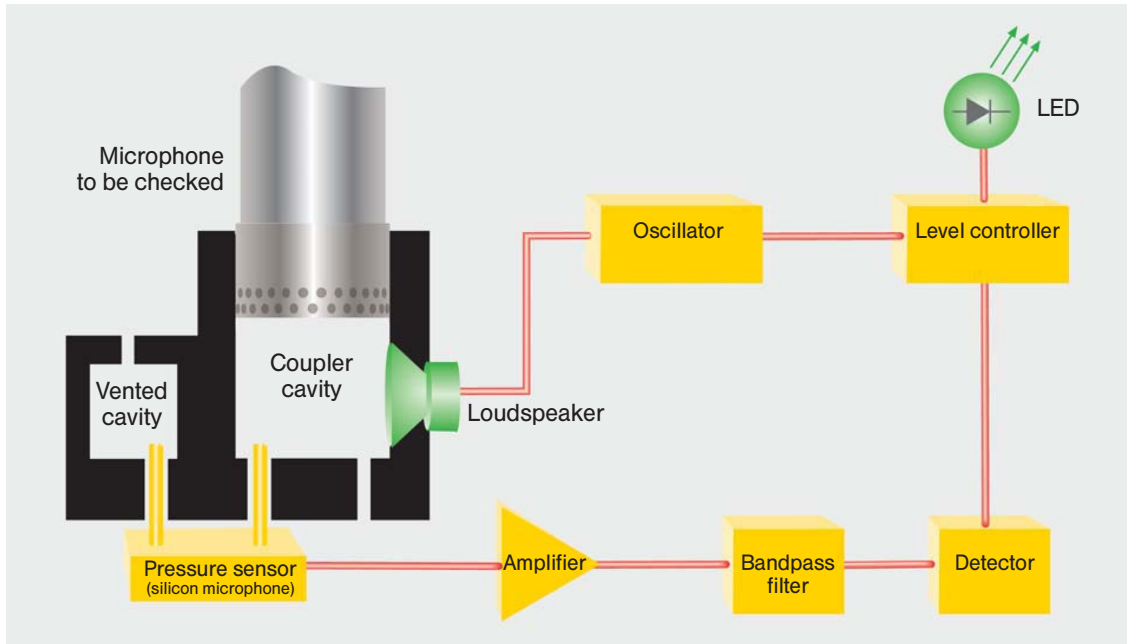

MICROTECH GEFELL

Schalldruck-Kalibrator 4000 Kl. 1 Sound Calibrator 4000 Cl. 1

The sound calibrator operating principle

Specifications Sound Calibrator 4000

CE Certifikate

| | |
|---|--|
| IEC 60942 Classification | Class 1 |
| Complies with ANSI S 1.40 | yes |
| Sound pressure level (re: 20 μPa) | 114.0 ± 0.2 dB |
| Frequency | 1000 Hz ± 0.2 % |
| Distortion | < 1 % |
| Sesitivity to change in the load volume | + 0.0003 dB/mm ³ |
| Typical change in SPL per year | < 0.02 dB |
| Time for level to stabilise | < 2 sec. |
| Microphone cartridge size | 1", 1/2", 1/4" |
| Controls | Power-on push button with green LED indication. Automatic shut-off when the microphone is removed (except for 1/4") |
| Temperatur range | -10 °C to +50 °C |
| Ambient pressure range | 65 - 108 kPa |
| Humidity range | 10 / 90 %RH |
| Battery type | 9 V 6LR61 |
| Battery live-time | > 30 hours |
| External supply voltage (via battery connector) | 7.5 - 15 Vdc. Automatic shout-off when V _{BATT} < 7.5 Vdc |
| CE classification, EMC | EN 50081-1, EN 50082-1 |
| Safety | EN 61010-1, 1993 portable equipment pollution category 2 |
| Size | L: 109.5 mm; Ø: 40 mm |
| Weight | 185 g with battery |

There are adaptors available to also facilitate the calibration of 1/2"-inch and 1/4"-inch cartridges in addition to full-inch.

Remove (by pulling) the bottom lid to gain access to the battery compartment.