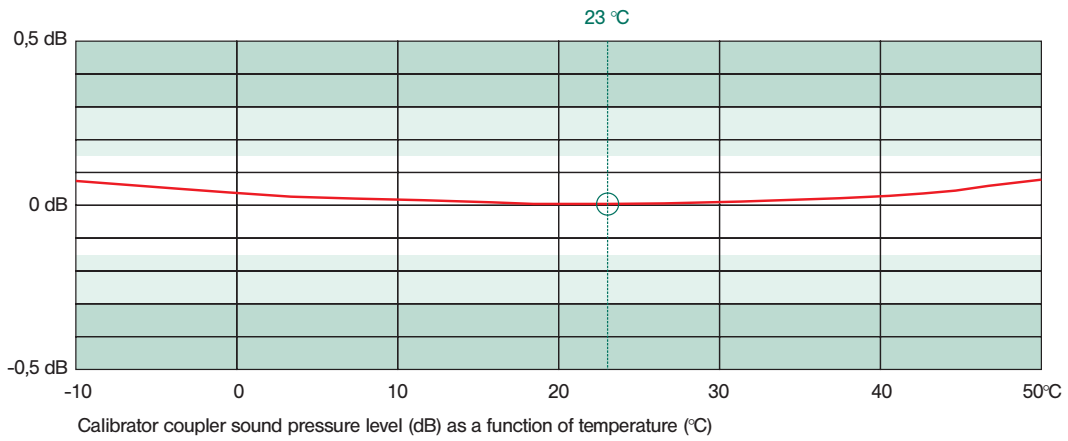

MICROTECH GEFELL

Schalldruck-Kalibrator 4000 Kl. 1 Sound Calibrator 4000 Cl. 1

The sound calibrator operating principle

Specifications Sound Calibrator 4000

CE Certifikate

| | |
|---|--|
| IEC 60942 Classification | Class 1 |
| Complies with ANSI S 1.40 | yes |
| Sound pressure level (re: 20 μPa) | 114.0 ± 0.2 dB |
| Frequency | 1000 Hz ± 0.2 % |
| Distortion | < 1 % |
| Sesitivity to change in the load volume | + 0.0003 dB/mm ³ |
| Typical change in SPL per year | < 0.02 dB |
| Time for level to stabilise | < 2 sec. |
| Microphone cartridge size | 1", 1/2", 1/4" |
| Controls | Power-on push button with green LED indication. Automatic shut-off when the microphone is removed (except for 1/4") |
| Temperatur range | -10 °C to +50 °C |
| Ambient pressure range | 65 - 108 kPa |
| Humidity range | 10 / 90 %RH |
| Battery type | 9 V 6LR61 |
| Battery live-time | > 30 hours |
| External supply voltage (via battery connector) | 7.5 - 15 Vdc. Automatic shout-off when V _{BATT} < 7.5 Vdc |
| CE classification, EMC | EN 50081-1, EN 50082-1 |
| Safety | EN 61010-1, 1993 portable equipment pollution category 2 |
| Size | L: 109.5 mm; Ø: 40 mm |
| Weight | 185 g with battery |

There are adaptors available to also facilitate the calibration of 1/2"-inch and 1/4"-inch cartridges in addition to full-inch.

Remove (by pulling) the bottom lid to gain access to the battery compartment.