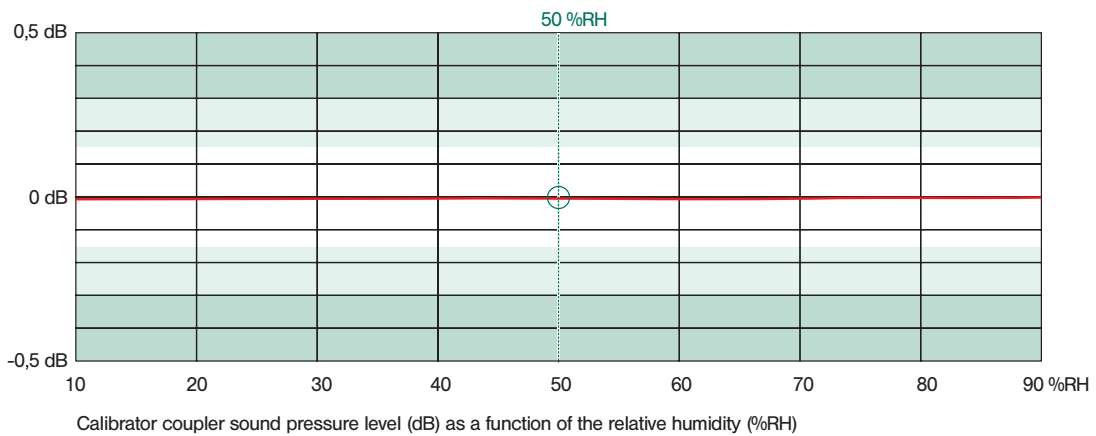

MICROTECH GEFELL

Schalldruck-Kalibrator 4000 Kl. 1 Sound Calibrator 4000 Cl. 1

The sound calibrator operating principle

Specifications Sound Calibrator 4000

CE Certifikate

| | |
|---|--|
| IEC 60942 Classification | Class 1 |
| Complies with ANSI S 1.40 | yes |
| Sound pressure level (re: 20 μPa) | 114.0 ± 0.2 dB |
| Frequency | 1000 Hz ± 0.2 % |
| Distortion | < 1 % |
| Sesitivity to change in the load volume | + 0.0003 dB/mm ³ |
| Typical change in SPL per year | < 0.02 dB |
| Time for level to stabilise | < 2 sec. |
| Microphone cartridge size | 1", 1/2", 1/4" |
| Controls | Power-on push button with green LED indication. Automatic shut-off when the microphone is removed (except for 1/4") |
| Temperatur range | -10 °C to +50 °C |
| Ambient pressure range | 65 - 108 kPa |
| Humidity range | 10 / 90 %RH |
| Battery type | 9 V 6LR61 |
| Battery live-time | > 30 hours |
| External supply voltage (via battery connector) | 7.5 - 15 Vdc. Automatic shout-off when V _{BATT} < 7.5 Vdc |
| CE classification, EMC | EN 50081-1, EN 50082-1 |
| Safety | EN 61010-1, 1993 portable equipment pollution category 2 |
| Size | L: 109.5 mm; Ø: 40 mm |
| Weight | 185 g with battery |

There are adaptors available to also facilitate the calibration of 1/2"-inch and 1/4"-inch cartridges in addition to full-inch.

Remove (by pulling) the bottom lid to gain access to the battery compartment.