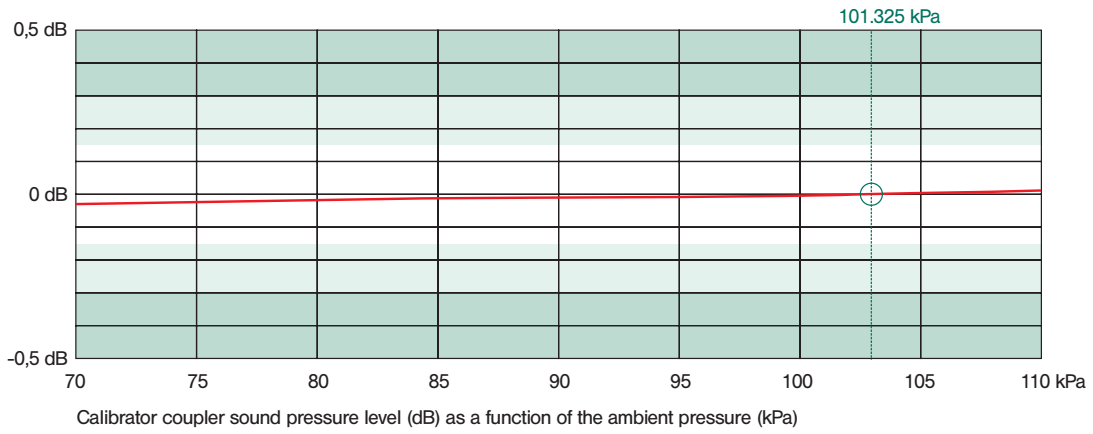

MICROTECH GEFELL

Schalldruck-Kalibrator 4000 Kl. 1 Sound Calibrator 4000 Cl. 1

The sound calibrator operating principle

Specifications Sound Calibrator 4000

CE Certifikate

| | |
|---|--|
| IEC 60942 Classification | Class 1 |
| Complies with ANSI S 1.40 | yes |
| Sound pressure level (re: 20 μPa) | 114.0 ± 0.2 dB |
| Frequency | 1000 Hz ± 0.2 % |
| Distortion | < 1 % |
| Sesitivity to change in the load volume | + 0.0003 dB/mm ³ |
| Typical change in SPL per year | < 0.02 dB |
| Time for level to stabilise | < 2 sec. |
| Microphone cartridge size | 1", 1/2", 1/4" |
| Controls | Power-on push button with green LED indication. Automatic shut-off when the microphone is removed (except for 1/4") |
| Temperatur range | -10 °C to +50 °C |
| Ambient pressure range | 65 - 108 kPa |
| Humidity range | 10 / 90 %RH |
| Battery type | 9 V 6LR61 |
| Battery live-time | > 30 hours |
| External supply voltage (via battery connector) | 7.5 - 15 Vdc. Automatic shout-off when V _{BATT} < 7.5 Vdc |
| CE classification, EMC | EN 50081-1, EN 50082-1 |
| Safety | EN 61010-1, 1993 portable equipment pollution category 2 |
| Size | L: 109.5 mm; Ø: 40 mm |
| Weight | 185 g with battery |

There are adaptors available to also facilitate the calibration of 1/2"-inch and 1/4"-inch cartridges in addition to full-inch.

Remove (by pulling) the bottom lid to gain access to the battery compartment.