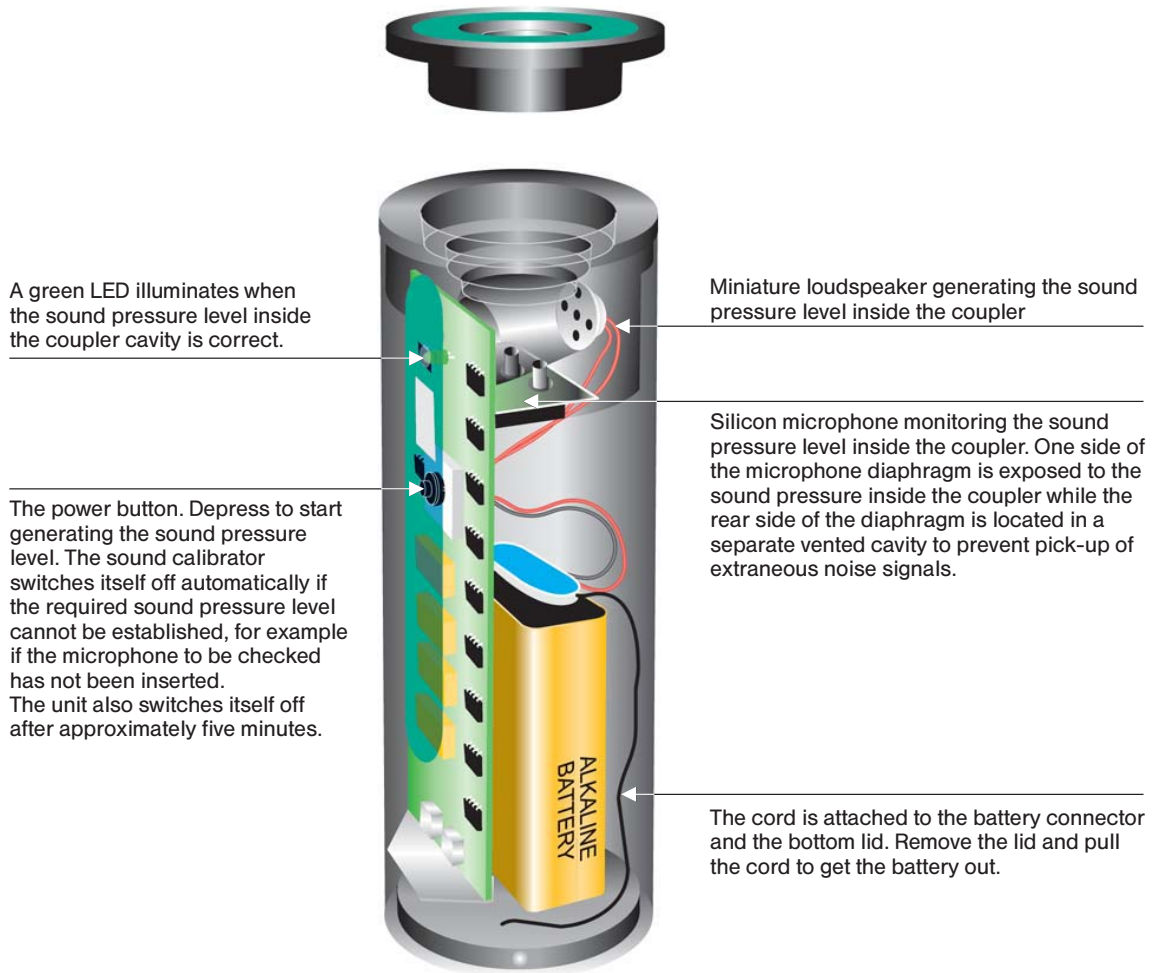

MICROTECH GEFELL

Schalldruck-Kalibrator 4000 Kl. 1 Sound Calibrator 4000 Cl. 1

The sound calibrator operating principle

Specifications Sound Calibrator 4000

CE Certifikate

IEC 60942 Classification	Class 1
Complies with ANSI S 1.40	yes
Sound pressure level (re: 20 μ Pa)	114.0 \pm 0.2 dB
Frequency	1000 Hz \pm 0.2 %
Distortion	< 1 %
Sensitivity to change in the load volume	+ 0.0003 dB/mm ³
Typical change in SPL per year	< 0.02 dB
Time for level to stabilise	< 2 sec.
Microphone cartridge size	1", 1/2", 1/4"
Controls	Power-on push button with green LED indication. Automatic shut-off when the microphone is removed (except for 1/4")
Temperatur range	-10 $^{\circ}$ C to +50 $^{\circ}$ C
Ambient pressure range	65 - 108 kPa
Humidity range	10 / 90 %RH
Battery type	9 V 6LR61
Battery live-time	> 30 hours
External supply voltage (via battery connector)	7.5 - 15 Vdc. Automatic shout-off when $V_{BATT} < 7.5$ Vdc
CE classification, EMC	EN 50081-1, EN 50082-1
Safety	EN 61010-1, 1993 portable equipment pollution category 2
Size	L: 109.5 mm; \varnothing : 40 mm
Weight	185 g with battery

There are adaptors available to also facilitate the calibration of 1/2"-inch and 1/4"-inch cartridges in addition to full-inch.

Remove (by pulling) the bottom lid to gain access to the battery compartment.