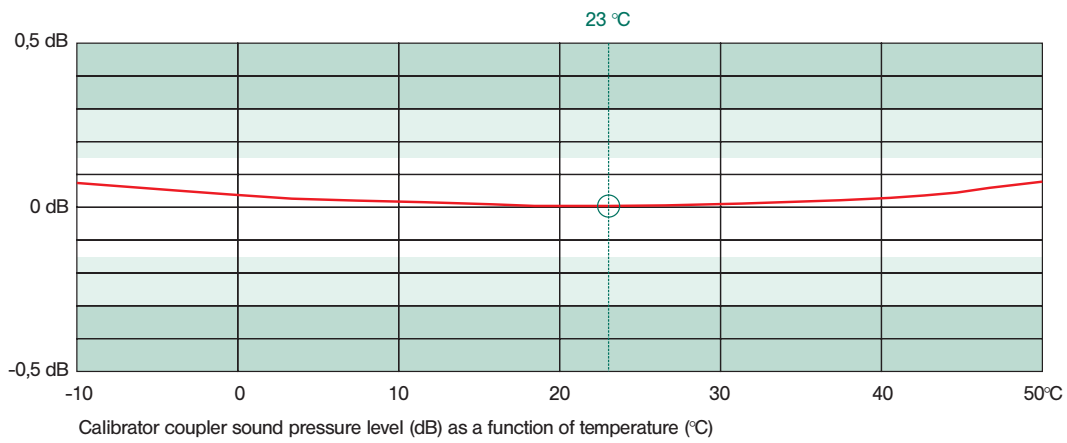

MICROTECH GEFELL

Schalldruck-Kalibrator 4000 Kl. 1 Sound Calibrator 4000 Cl. 1

The sound calibrator operating principle

Specifications Sound Calibrator 4000

CE Certifikate

IEC 60942 Classification	Class 1
Complies with ANSI S 1.40	yes
Sound pressure level (re: 20 μ Pa)	114.0 \pm 0.2 dB
Frequency	1000 Hz \pm 0.2 %
Distortion	< 1 %
Sensitivity to change in the load volume	+ 0.0003 dB/mm ³
Typical change in SPL per year	< 0.02 dB
Time for level to stabilise	< 2 sec.
Microphone cartridge size	1", 1/2", 1/4"
Controls	Power-on push button with green LED indication. Automatic shut-off when the microphone is removed (except for 1/4")
Temperatur range	-10 $^{\circ}$ C to +50 $^{\circ}$ C
Ambient pressure range	65 - 108 kPa
Humidity range	10 / 90 %RH
Battery type	9 V 6LR61
Battery live-time	> 30 hours
External supply voltage (via battery connector)	7.5 - 15 Vdc. Automatic shout-off when $V_{BATT} < 7.5$ Vdc
CE classification, EMC	EN 50081-1, EN 50082-1
Safety	EN 61010-1, 1993 portable equipment pollution category 2
Size	L: 109.5 mm; \varnothing : 40 mm
Weight	185 g with battery

There are adaptors available to also facilitate the calibration of 1/2"-inch and 1/4"-inch cartridges in addition to full-inch.

Remove (by pulling) the bottom lid to gain access to the battery compartment.