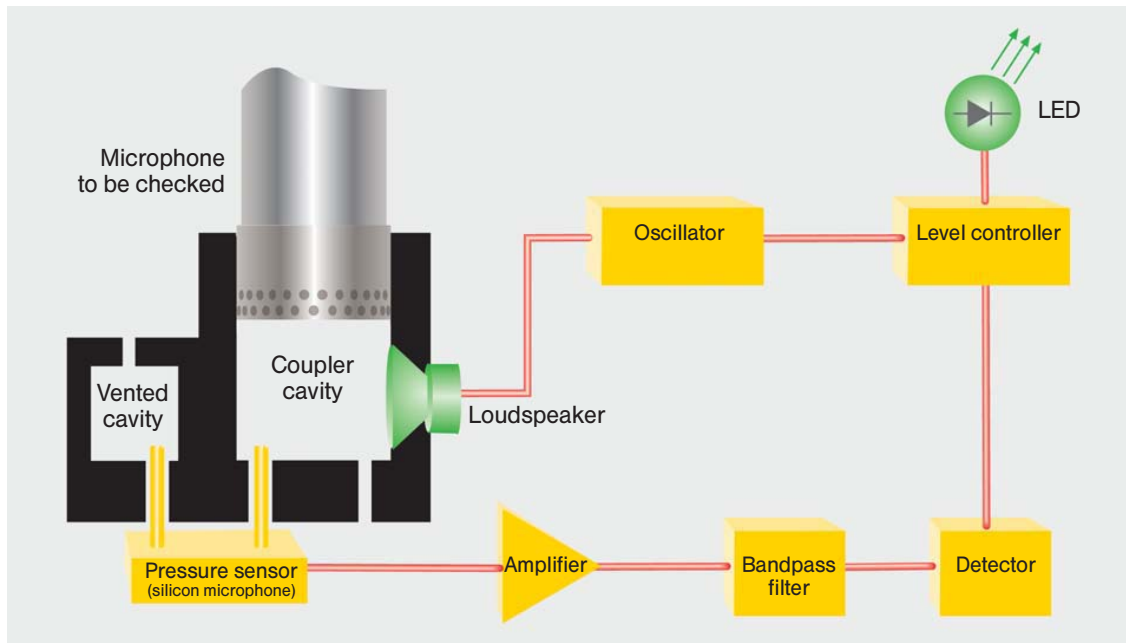

MICROTECH GEFELL

Schalldruck-Kalibrator 4000 Kl. 1 Sound Calibrator 4000 Cl. 1

The sound calibrator operating principle

Specifications Sound Calibrator 4000

CE Certifikate

IEC 60942 Classification	Class 1
Complies with ANSI S 1.40	yes
Sound pressure level (re: 20 μ Pa)	114.0 \pm 0.2 dB
Frequency	1000 Hz \pm 0.2 %
Distortion	< 1 %
Sensitivity to change in the load volume	+ 0.0003 dB/mm ³
Typical change in SPL per year	< 0.02 dB
Time for level to stabilise	< 2 sec.
Microphone cartridge size	1", 1/2", 1/4"
Controls	Power-on push button with green LED indication. Automatic shut-off when the microphone is removed (except for 1/4")
Temperatur range	-10 $^{\circ}$ C to +50 $^{\circ}$ C
Ambient pressure range	65 - 108 kPa
Humidity range	10 / 90 %RH
Battery type	9 V 6LR61
Battery live-time	> 30 hours
External supply voltage (via battery connector)	7.5 - 15 Vdc. Automatic shout-off when $V_{BATT} < 7.5$ Vdc
CE classification, EMC	EN 50081-1, EN 50082-1
Safety	EN 61010-1, 1993 portable equipment pollution category 2
Size	L: 109.5 mm; \varnothing : 40 mm
Weight	185 g with battery

There are adaptors available to also facilitate the calibration of 1/2"-inch and 1/4"-inch cartridges in addition to full-inch.

Remove (by pulling) the bottom lid to gain access to the battery compartment.