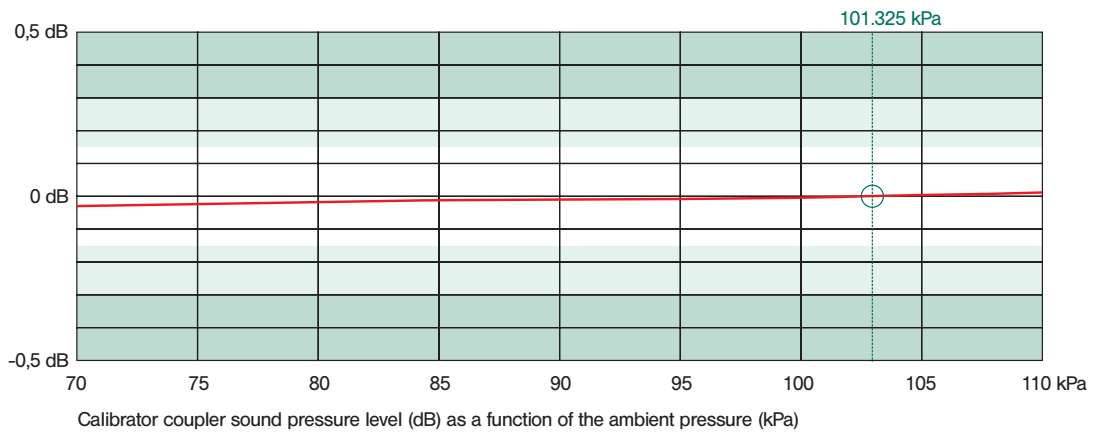

MICROTECH GEFELL

Schalldruck-Kalibrator 4000 Kl. 1 Sound Calibrator 4000 Cl. 1

The sound calibrator operating principle

Specifications Sound Calibrator 4000

CE Certifikate

IEC 60942 Classification	Class 1
Complies with ANSI S 1.40	yes
Sound pressure level (re: 20 μ Pa)	114.0 \pm 0.2 dB
Frequency	1000 Hz \pm 0.2 %
Distortion	< 1 %
Sensitivity to change in the load volume	+ 0.0003 dB/mm ³
Typical change in SPL per year	< 0.02 dB
Time for level to stabilise	< 2 sec.
Microphone cartridge size	1", 1/2", 1/4"
Controls	Power-on push button with green LED indication. Automatic shut-off when the microphone is removed (except for 1/4")
Temperatur range	-10 $^{\circ}$ C to +50 $^{\circ}$ C
Ambient pressure range	65 - 108 kPa
Humidity range	10 / 90 %RH
Battery type	9 V 6LR61
Battery live-time	> 30 hours
External supply voltage (via battery connector)	7.5 - 15 Vdc. Automatic shout-off when $V_{BATT} < 7.5$ Vdc
CE classification, EMC	EN 50081-1, EN 50082-1
Safety	EN 61010-1, 1993 portable equipment pollution category 2
Size	L: 109.5 mm; \varnothing : 40 mm
Weight	185 g with battery