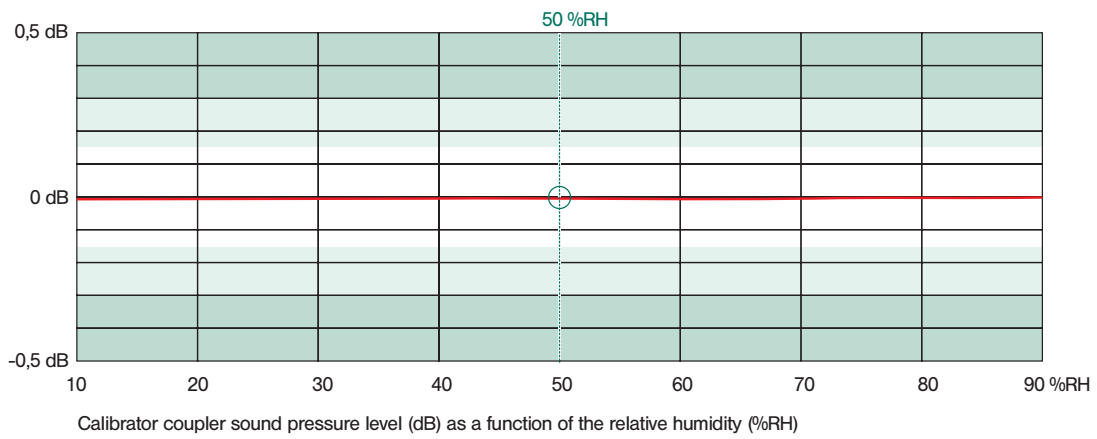

MICROTECH GEFELL

Schalldruck-Kalibrator 4000 Kl. 1 Sound Calibrator 4000 Cl. 1

The sound calibrator operating principle

Specifications Sound Calibrator 4000

CE Certifikate

IEC 60942 Classification	Class 1
Complies with ANSI S 1.40	yes
Sound pressure level (re: 20 μ Pa)	114.0 \pm 0.2 dB
Frequency	1000 Hz \pm 0.2 %
Distortion	< 1 %
Sensitivity to change in the load volume	+ 0.0003 dB/mm ³
Typical change in SPL per year	< 0.02 dB
Time for level to stabilise	< 2 sec.
Microphone cartridge size	1", 1/2", 1/4"
Controls	Power-on push button with green LED indication. Automatic shut-off when the microphone is removed (except for 1/4")
Temperatur range	-10 $^{\circ}$ C to +50 $^{\circ}$ C
Ambient pressure range	65 - 108 kPa
Humidity range	10 / 90 %RH
Battery type	9 V 6LR61
Battery live-time	> 30 hours
External supply voltage (via battery connector)	7.5 - 15 Vdc. Automatic shout-off when $V_{BATT} < 7.5$ Vdc
CE classification, EMC	EN 50081-1, EN 50082-1
Safety	EN 61010-1, 1993 portable equipment pollution category 2
Size	L: 109.5 mm; \varnothing : 40 mm
Weight	185 g with battery